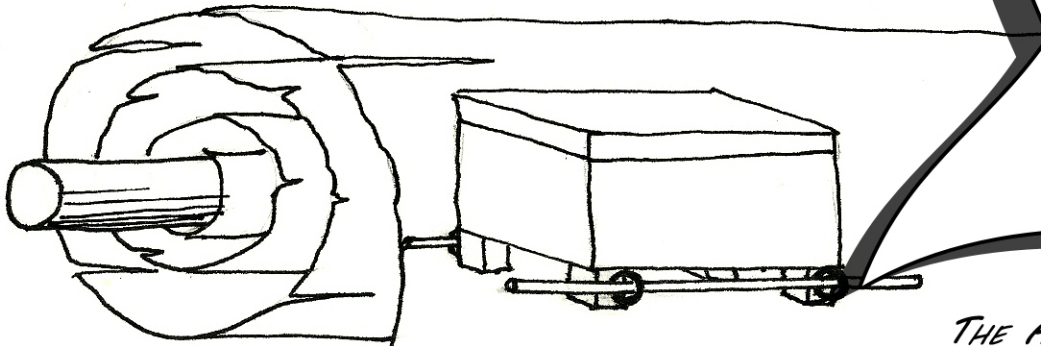

Tabernacle & Ark of the Covenant

Exodus 25:1-22; 35:30-35; 36

THE ARC

Made from Acacia wood

2 1/2 cubits long

1 1/2 cubits wide

1 1/2 cubits high

overlay inside and outside with gold

Include gold molding all the way around

4 legs with one gold ring attached to each leg

Include two acacia poles placed in rings

Do NOT remove poles from rings!

THE ATONEMENT COVER

(Made from pure gold)

2 1/2 cubits long